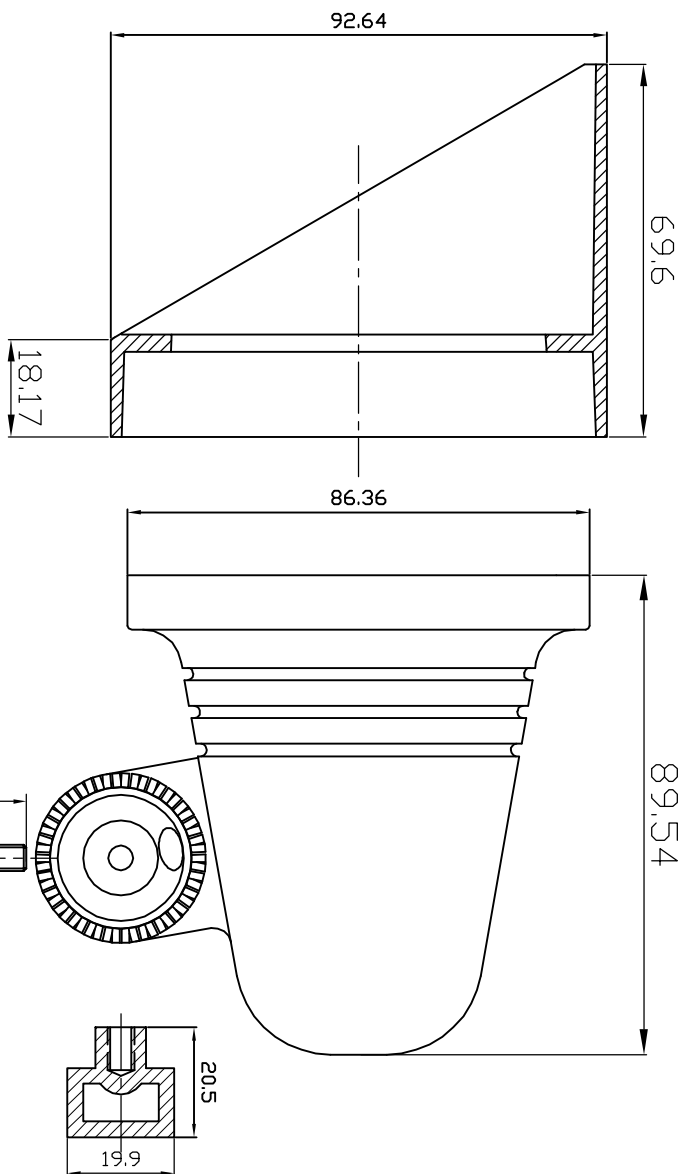

ITEM	REVISION	MAD	APPROVAL	SCHEDULE
				1RST.
PROVIDE	ANT.	SIGNATURE	PROVIDED	
APPROVAL	DATE:		FINAL:	

LV-75L

BQL LIGHTING

MODEL FRESNO LV-76

SOLID CAST
BRASS

LAMP: 20 WATTS G4 Max

FINISH: BRONZE, VERDE
& STAINLESS STEEL