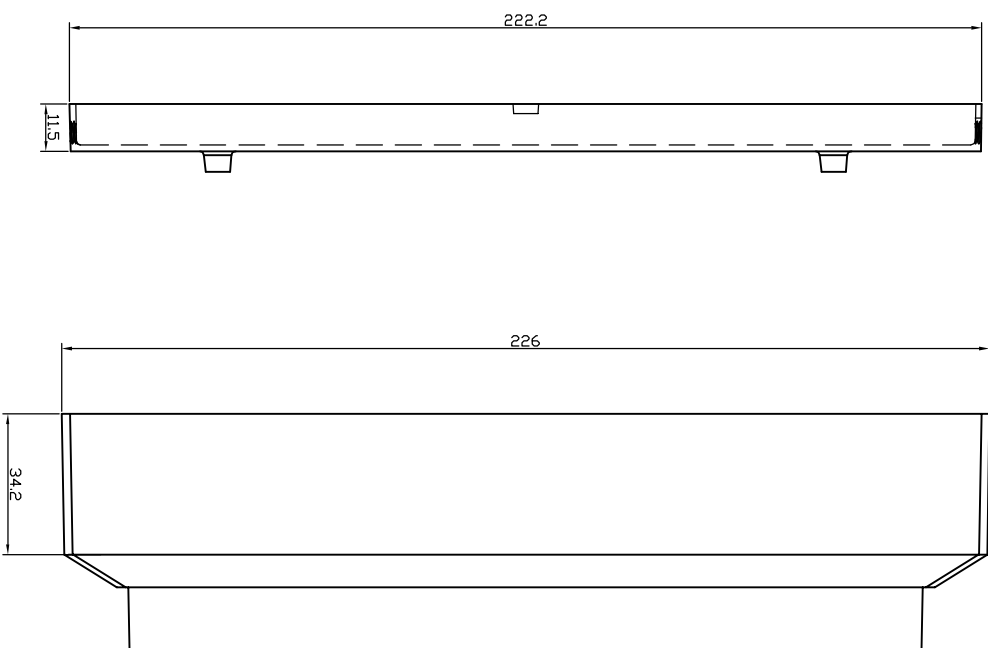

REVISION		MAD APPROVAL		SCHEDULE	
ITEM	PROVIDE	SIGNATURE	PROVIDED	ACT.	1RST.
REVISION	ANT.				
APPROVAL	DATE:		FINAL:		

LV-61S

BOL LIGHTING

MODEL	FRESNO LV-61S	SOLID CAST BRASS
FINISH: BRONZE, VERDE & STAINLESS STEEL	LAMP: 20 WATTS G4 Max	12V. DC 10f1