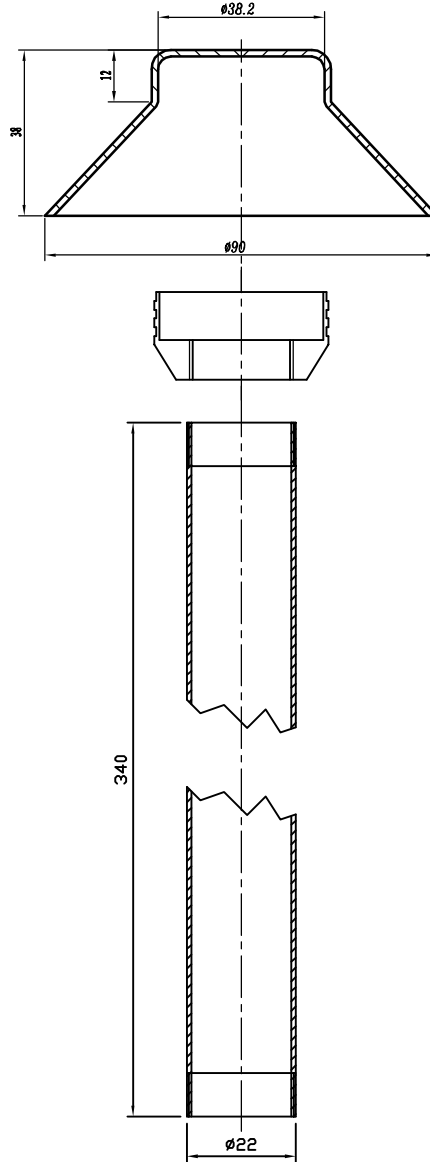

# BQL LIGHTING

MODEL	FRESNO LV-60	SOLID CAST BRASS		
		LAMP: 20 WATTS G4 Max		
FINISH: BRONZE, VERDE & STAINLESS STEEL		12V. DC	1of1	