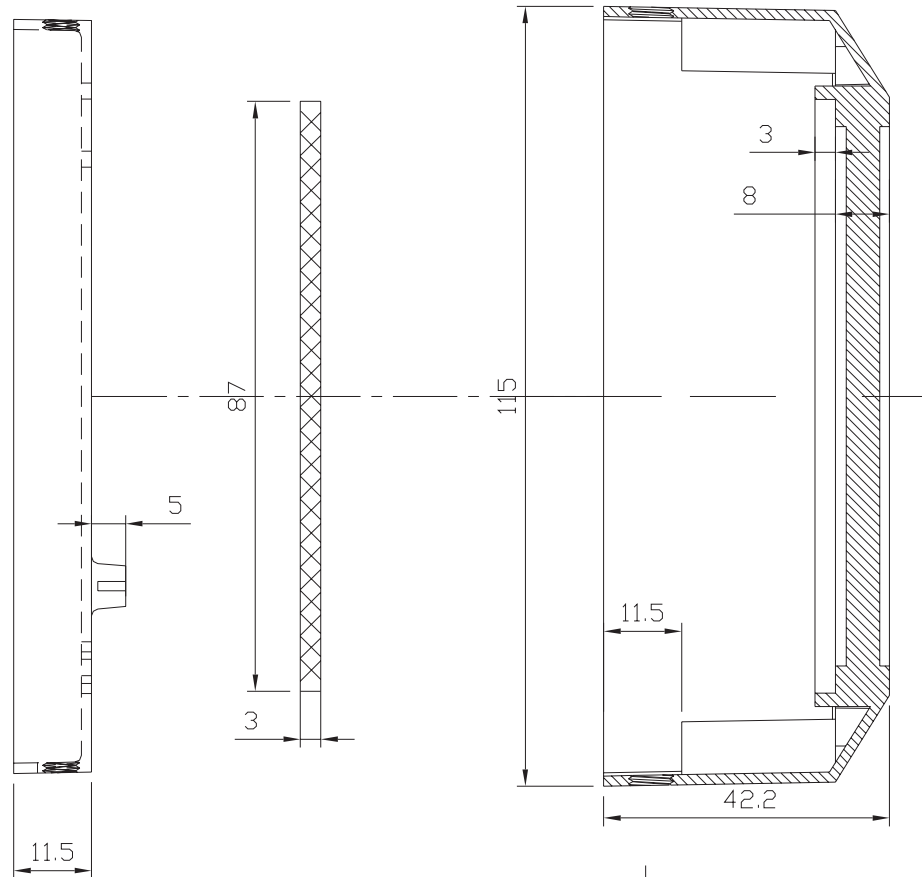

ITEM	REVISION	NAD APPROVAL	SIGNATURE	SCHEDULE PROVIDED	1RST.
REVISION APPROVAL	ANT. DATE:			ACT. FINAL:	

LV-66

BQL LIGHTING

MODEL	FRESNO LV-66	SOLID CAST BRASS
LAMP: 20 WATTS G4 Max		
FINISH: BRONZE, VERDE & STAINLESS STEEL	12V. DC	1 of 1