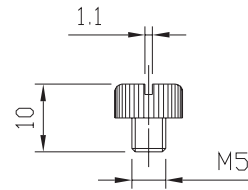

ITEM	REVISION	NAD APPROVAL	SIGNATURE	SCHEDULE PROVIDED	1RST.
REVISION APPROVAL	ANT. DATE:			ACT. FINAL:	

LV-66

BQL LIGHTING

MODEL	FRESNO LV-66	SOLID CAST BRASS
LAMP: 20 WATTS G4 Max		
FINISH: BRONZE, VERDE & STAINLESS STEEL	12V. DC	1 of 1