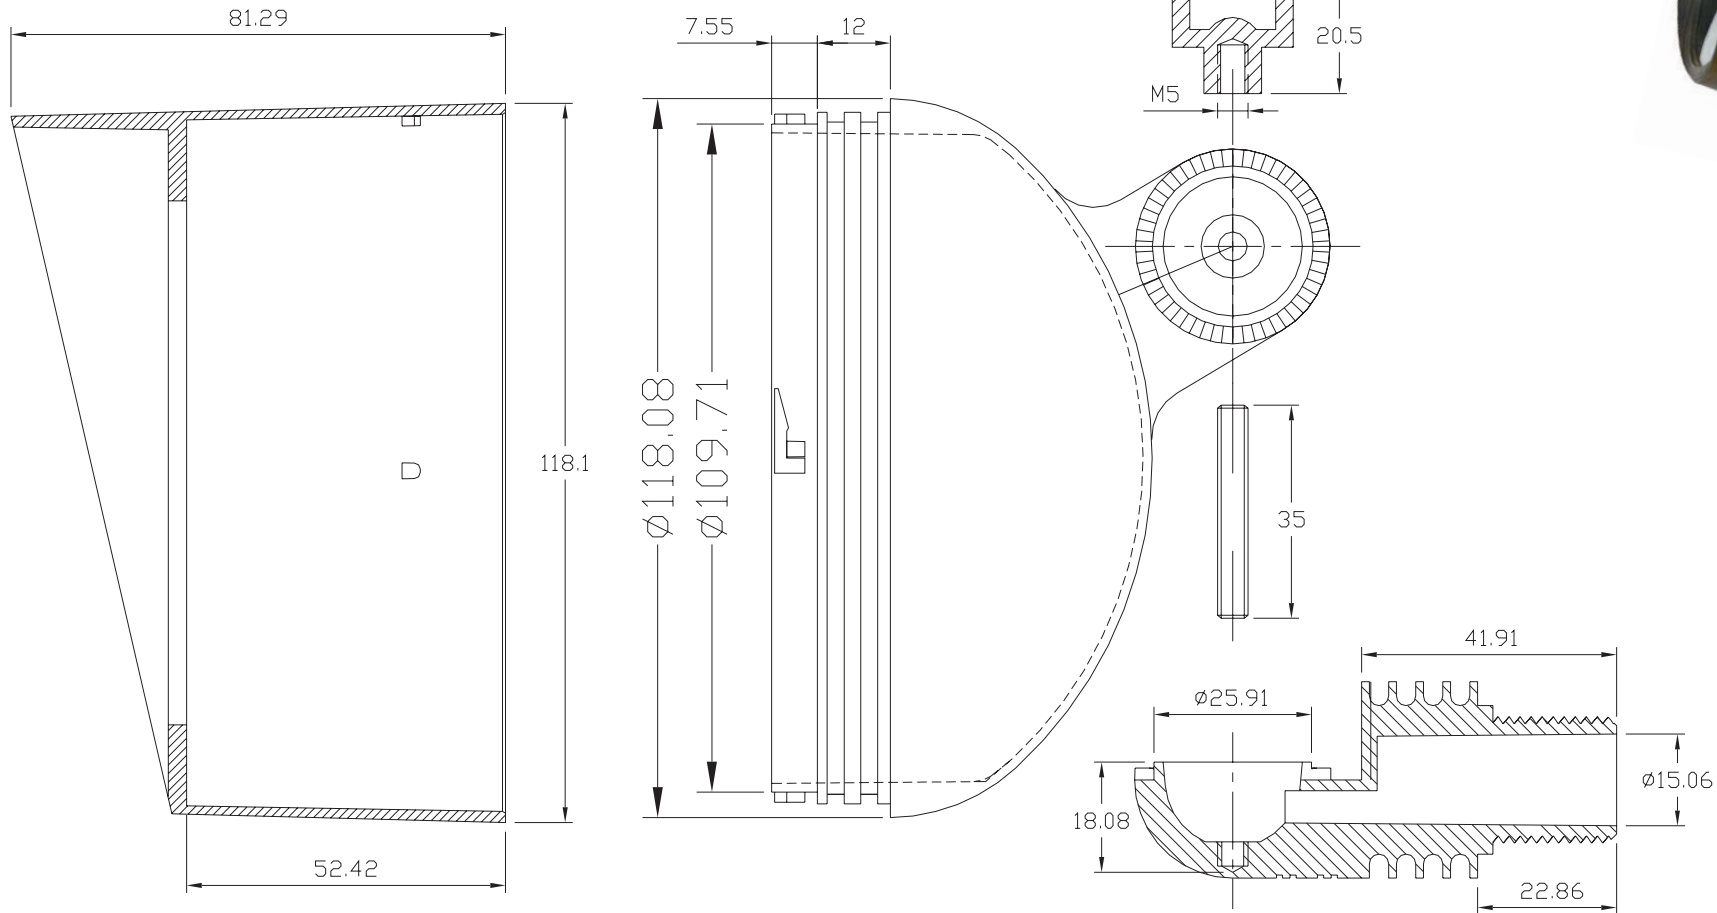

	REVISION	NAD	APROVAL	SCHEDULE
ITEM	PROVIDE	SIGNATURE	PROVIDED	1RST.
REVISION	ANT.		ACT.	
APROVAL	DATE:		FINAL:	

LV-36

BQL LIGHTING

MODEL	FRESNO LV-36	SOLID CAST BRASS
LAMP: 50 WATTS PAR36 Max		
FINISH: BRONZE, VERDE & STAINLESS STEEL	12V. DC	1 of 1