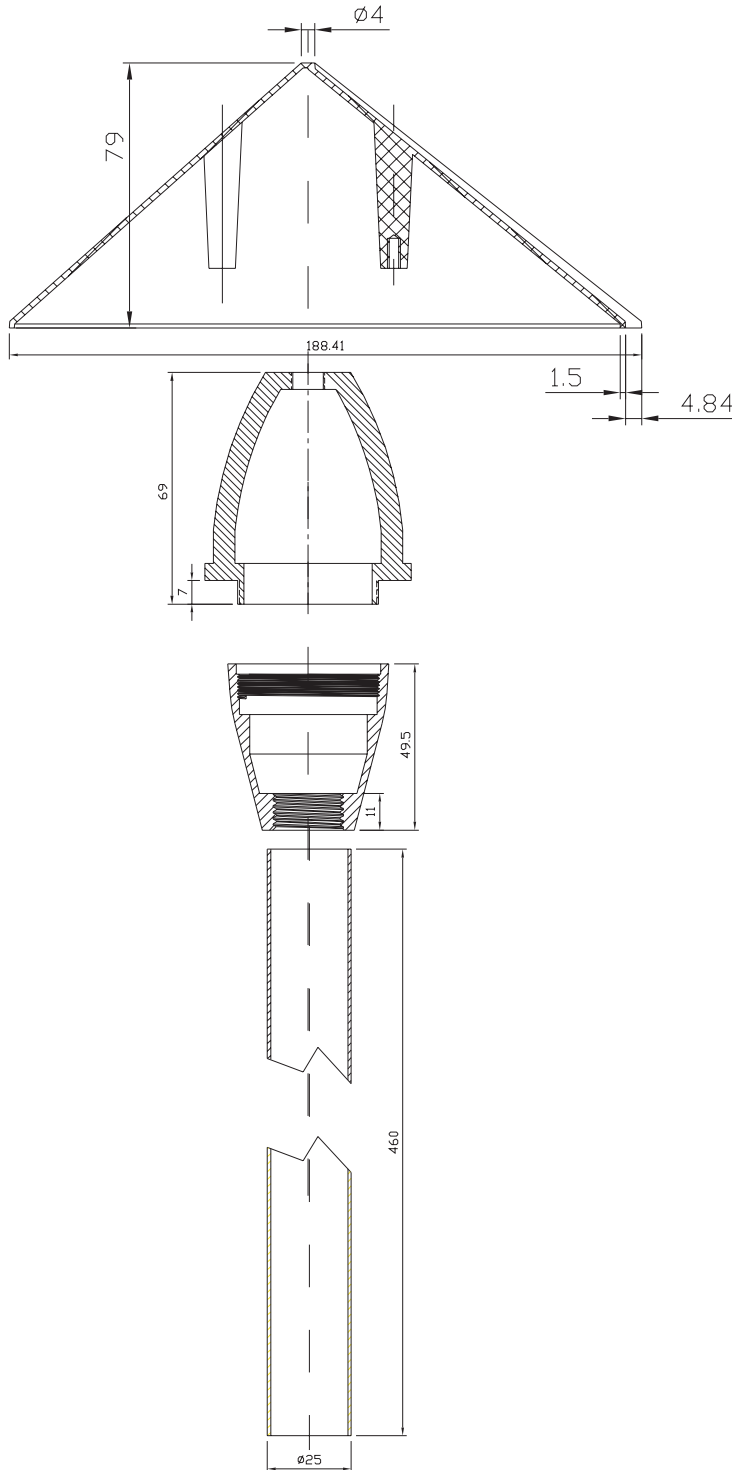

	REVISION	NAD APROVAL	SCHEDULE	
ITEM	PROVIDE	SIGNATURE	PROVIDED	1RST.
REVISION	ANT.		ACT.	
APROVAL	DATE:		FINAL:	

LV-32

BQL LIGHTING

MODEL	FRESNO LV-32	SOLID CAST BRASS
LAMP: 20 WATTS G4 Max		
FINISH: BRONZE, VERDE & STAINLESS STEEL	12V. DC	1 of 1