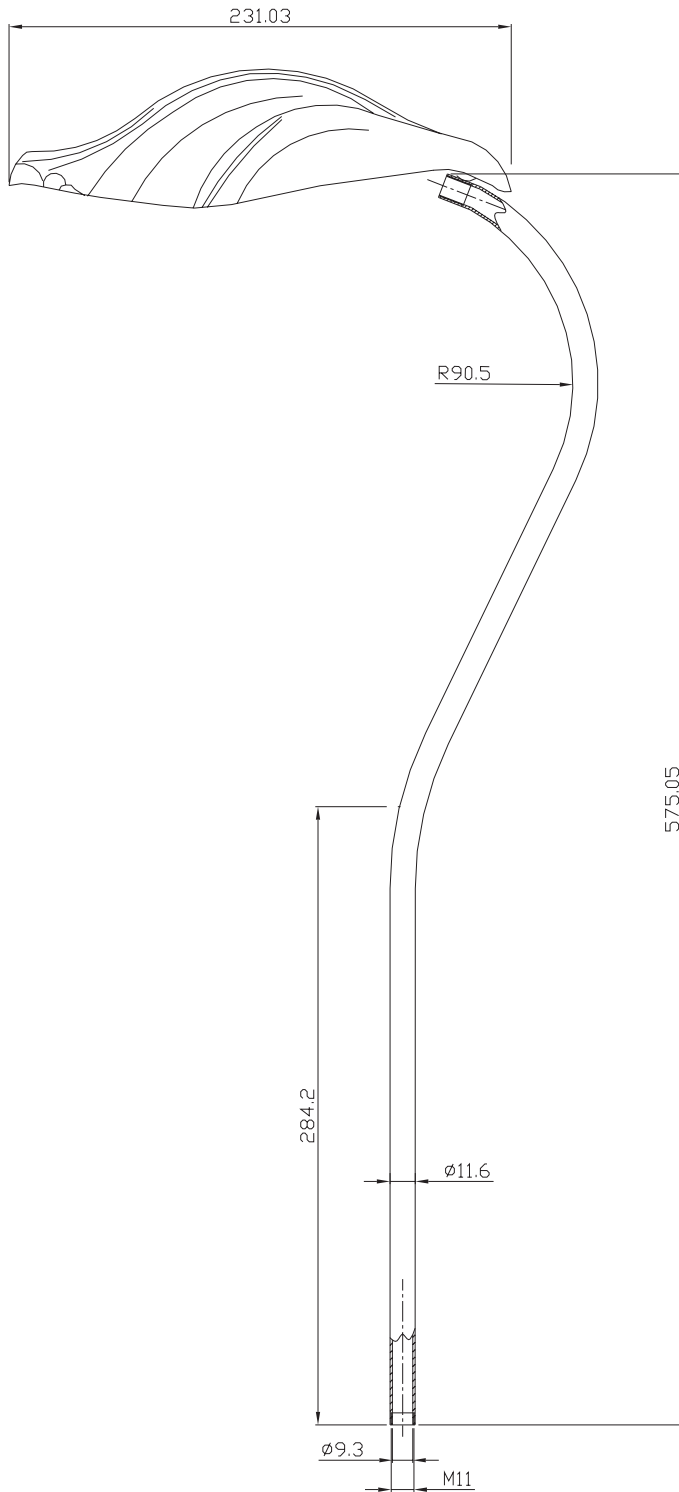

	REVISION NAD APROVAL		SCHEDULE	
ITEM	PROVIDE	SIGNATURE	PROVIDED	1RST.
REVISION	ANT.		ACT.	
APROVAL	DATE:		FINAL:	

LV-30

BQL LIGHTING

MODEL	FRESNO LV-30	SOLID CAST BRASS
LAMP: 26 WATTS BA15 S-8 Max		
FINISH: BRONZE, VERDE & STAINLESS STEEL	12V. DC	1 of 1