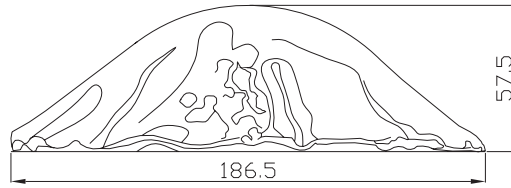

	REVISION	NAD APROVAL	SCHEDULE	
ITEM	PROVIDE	SIGNATURE	PROVIDED	1RST.
REVISION	ANT.		ACT.	
APROVAL	DATE:		FINAL:	

LV-28

BQL LIGHTING

MODEL	FRESNO LV-28	SOLID CAST BRASS
	LAMP:	20 WATTS G4 Max
FINISH: BRONZE, VERDE & STAINLESS STEEL		12V. DC 1 of 1