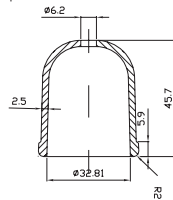

	REVISION	NAD APROVAL	SCHEDULE	
ITEM	PROVIDE	SIGNATURE	PROVIDED	1RST.
REVISION	ANT.		ACT.	
APROVAL	DATE:		FINAL:	

LV-28

BQL LIGHTING

MODEL	FRESNO LV-28	SOLID CAST BRASS
	LAMP:	20 WATTS G4 Max
FINISH: BRONZE, VERDE & STAINLESS STEEL		12V. DC 1 of 1