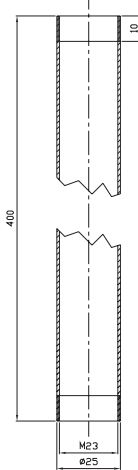

	REVISION	NAD APROVAL	SCHEDULE	
ITEM	PROVIDE	SIGNATURE	PROVIDED	1RST.
REVISION	ANT.		ACT.	
APROVAL	DATE:		FINAL:	

LV-28

BQL LIGHTING

MODEL	FRESNO LV-28	SOLID CAST BRASS
	LAMP:	20 WATTS G4 Max
FINISH: BRONZE, VERDE & STAINLESS STEEL		12V. DC 1 of 1