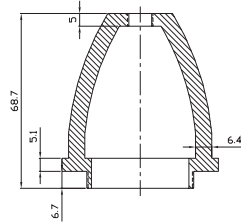

	REVISION	NAD APROVAL	SCHEDULE	
ITEM	PROVIDE	SIGNATURE	PROVIDED	1RST.
REVISION	ANT.		ACT.	
APROVAL	DATE:		FINAL:	

LV-28

BQL LIGHTING

MODEL	FRESNO LV-28	SOLID CAST BRASS
	LAMP:	20 WATTS G4 Max
FINISH: BRONZE, VERDE & STAINLESS STEEL		12V. DC 1 of 1