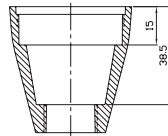

	REVISION	NAD APROVAL	SCHEDULE	
ITEM	PROVIDE	SIGNATURE	PROVIDED	1RST.
REVISION	ANT.		ACT.	
APROVAL	DATE:		FINAL:	

LV-28

BQL LIGHTING

MODEL	FRESNO LV-28	SOLID CAST BRASS
	LAMP:	20 WATTS G4 Max
FINISH: BRONZE, VERDE & STAINLESS STEEL		12V. DC 1 of 1