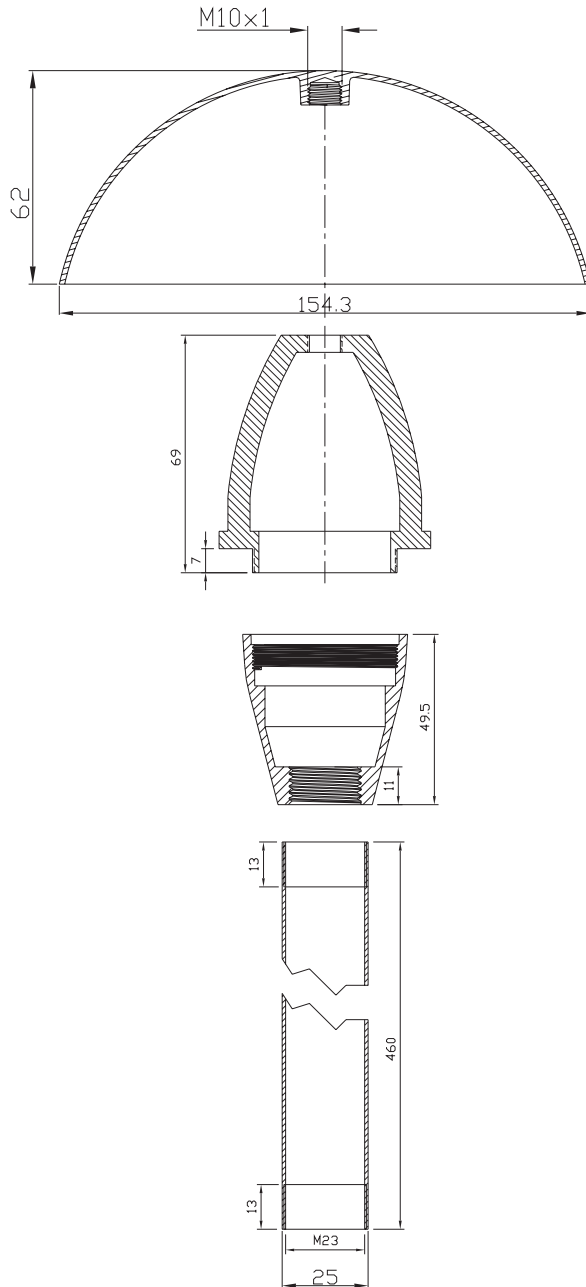

# BQL LIGHTING

MODEL	FRESNO LV-26	SOLID CAST BRASS
	LAMP:	20 WATTS G4 Max
FINISH: BRONZE, VERDE & STAINLESS STEEL	12V. DC	1 of 1