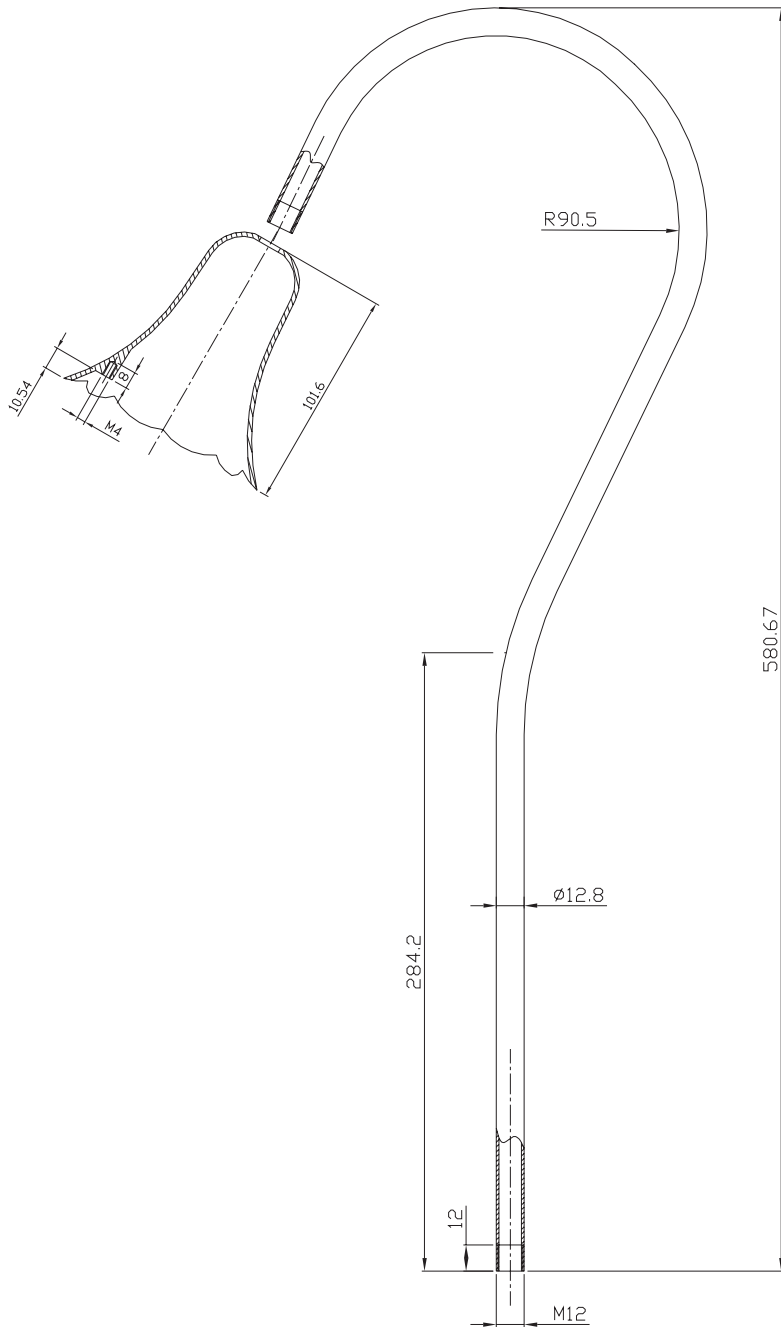

REVISION NAD APROVAL SCHEDULE				
ITEM	PROVIDE	SIGNATURE	PROVIDED	1RST.
REVISION	ANT.		ACT.	
APROVAL	DATE:		FINAL:	

LV-25

BQL LIGHTING

MODEL	FRESNO LV-25	SOLID CAST BRASS
LAMP: 26 WATTS BA15 S-8 Max		
FINISH: BRONZE, VERDE & STAINLESS STEEL	12V. DC	1 of 1