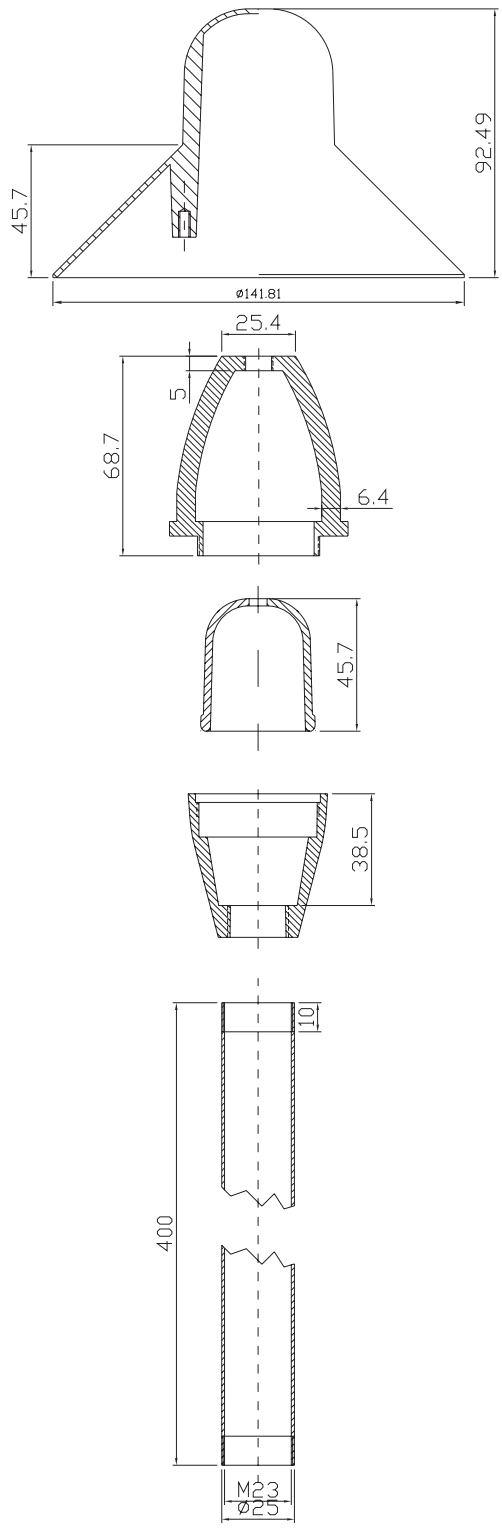

	REVISION	NAD APROVAL	SCHEDULE	
ITEM	PROVIDE	SIGNATURE	PROVIDED	1RST.
REVISION	ANT.		ACT.	
APROVAL	DATE:		FINAL:	

LV-24

BQL LIGHTING

MODEL	FRESNO LV-24	SOLID CAST BRASS
LAMP:		20 WATTS G4 Max
FINISH: BRONZE, VERDE & STAINLESS STEEL	12V. DC	1 of 1