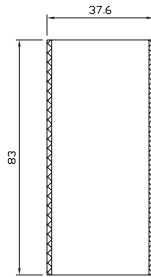

REVISION NAD APROVAL SCHEDULE				
ITEM	PROVIDE	SIGNATURE	PROVIDED	1RST.
REVISION	ANT.		ACT.	
APROVAL	DATE:		FINAL:	

LV-22

BQL LIGHTING

MODEL	FRESNO LV-22	SOLID CAST BRASS
LAMP: 20 WATTS G4 Max		
FINISH: BRONZE, VERDE & STAINLESS STEEL	12V. DC	1 of 1