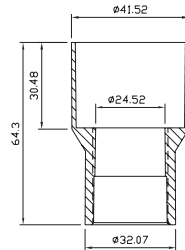

REVISION NAD APROVAL SCHEDULE				
ITEM	PROVIDE	SIGNATURE	PROVIDED	1RST.
REVISION	ANT.		ACT.	
APROVAL	DATE:		FINAL:	

LV-22

BQL LIGHTING

MODEL	FRESNO LV-22	SOLID CAST BRASS
LAMP: 20 WATTS G4 Max		
FINISH: BRONZE, VERDE & STAINLESS STEEL	12V. DC	1 of 1