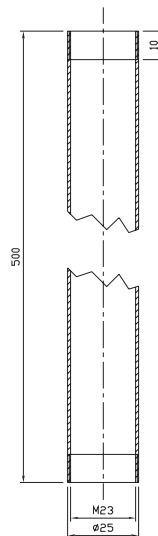

REVISION NAD APROVAL SCHEDULE				
ITEM	PROVIDE	SIGNATURE	PROVIDED	1RST.
REVISION	ANT.		ACT.	
APROVAL	DATE:		FINAL:	

LV-22

BQL LIGHTING

MODEL	FRESNO LV-22	SOLID CAST BRASS
LAMP: 20 WATTS G4 Max		
FINISH: BRONZE, VERDE & STAINLESS STEEL	12V. DC	1 of 1