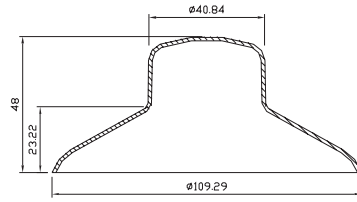

REVISION NAD APROVAL SCHEDULE				
ITEM	PROVIDE	SIGNATURE	PROVIDED	1RST.
REVISION	ANT.		ACT.	
APROVAL	DATE:		FINAL:	

LV-22

BQL LIGHTING

MODEL	FRESNO LV-22	SOLID CAST BRASS
LAMP: 20 WATTS G4 Max		
FINISH: BRONZE, VERDE & STAINLESS STEEL	12V. DC	1 of 1