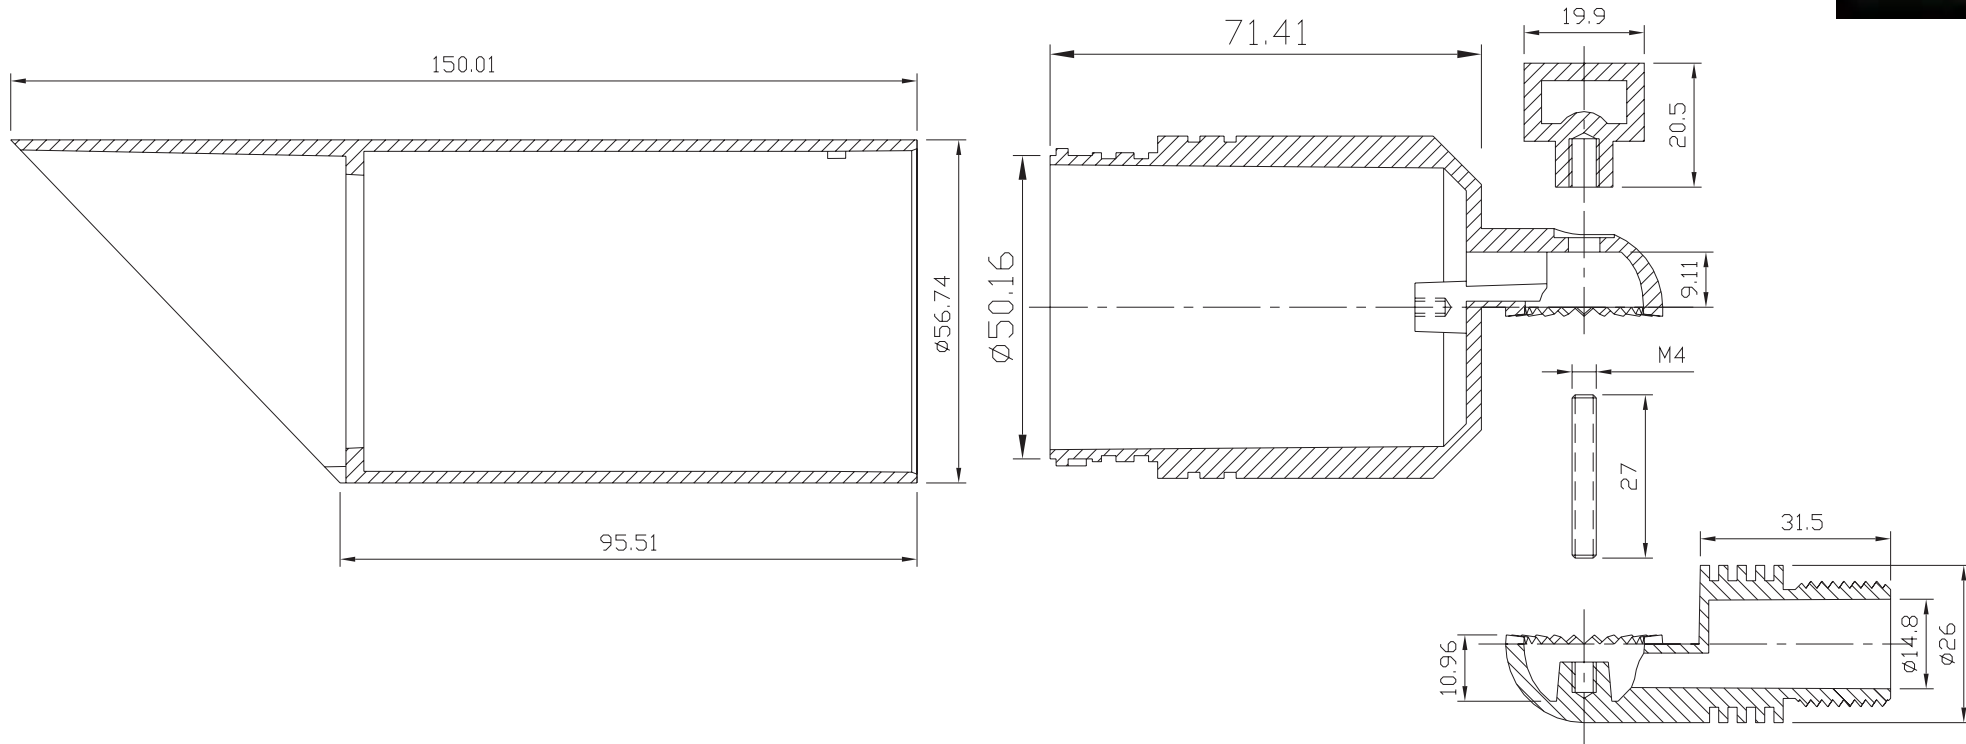

		REVISION	NAD APROVAL	SCHEDULE
ITEM	PROVIDE	SIGNATURE	PROVIDED	1RST.
REVISION	ANT.		ACT.	
APROVAL	DATE:		FINAL:	

LV-20

BQL LIGHTING

MODEL	FRESNO LV-20	SOLID CAST BRASS
LAMP:		50 WATTS MR16 Max
FINISH: BRONZE, VERDE & STAINLESS STEEL	12V. DC	1 of 1